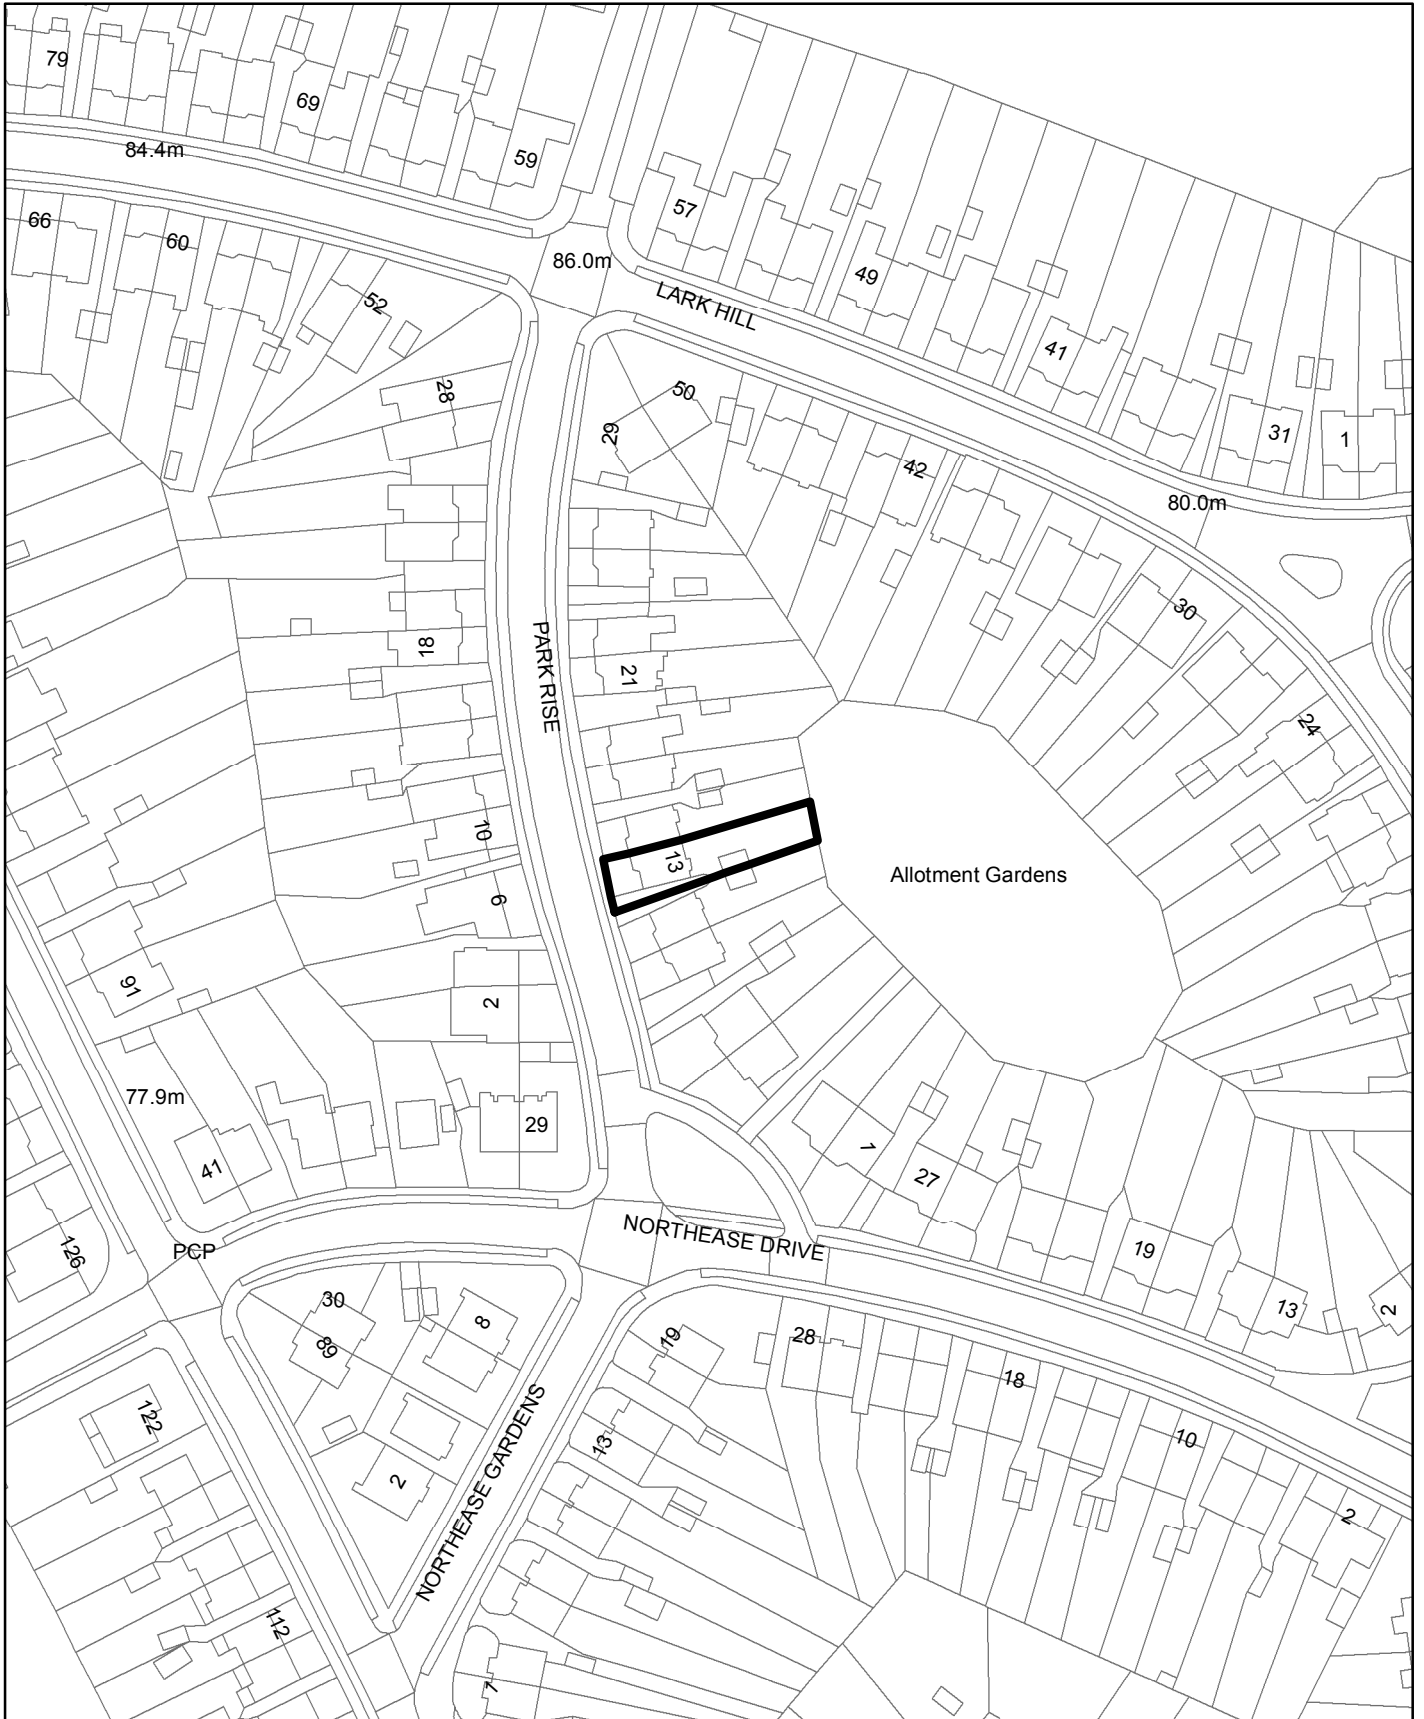

BH2017/03712 13 Park Rise, Hove

**Brighton & Hove
City Council**

Scale: 1:1,250